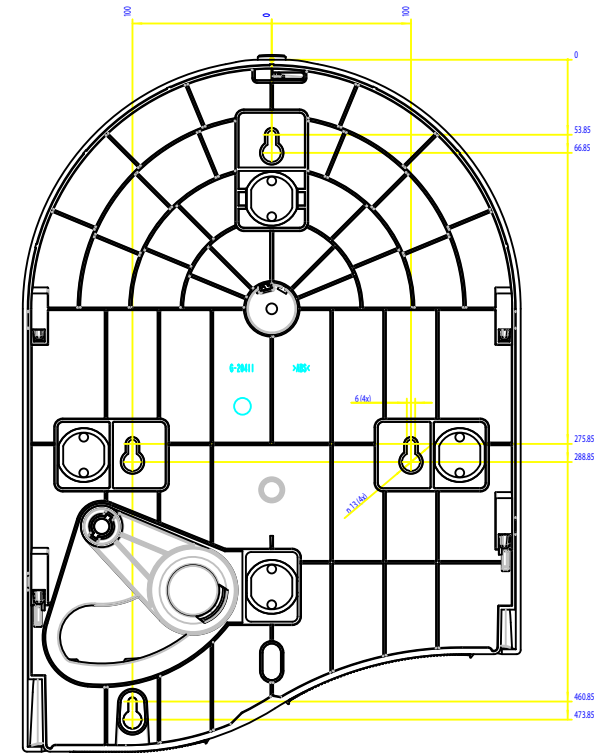

Paradise Superroll

Front

Right

Behind

Top

CWS