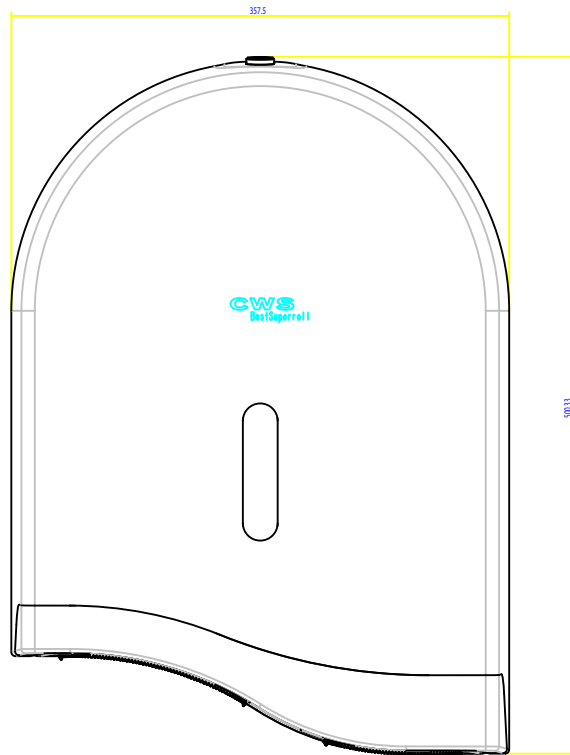

Paradise Superroll

Front

Right

Behind

Top

CWS