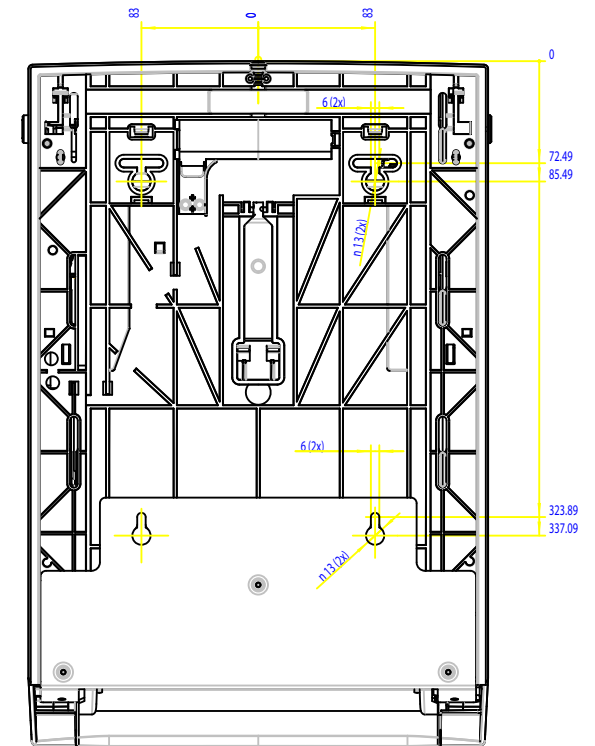

Paradise Dry NT Screen

Front

Right

behind

Top