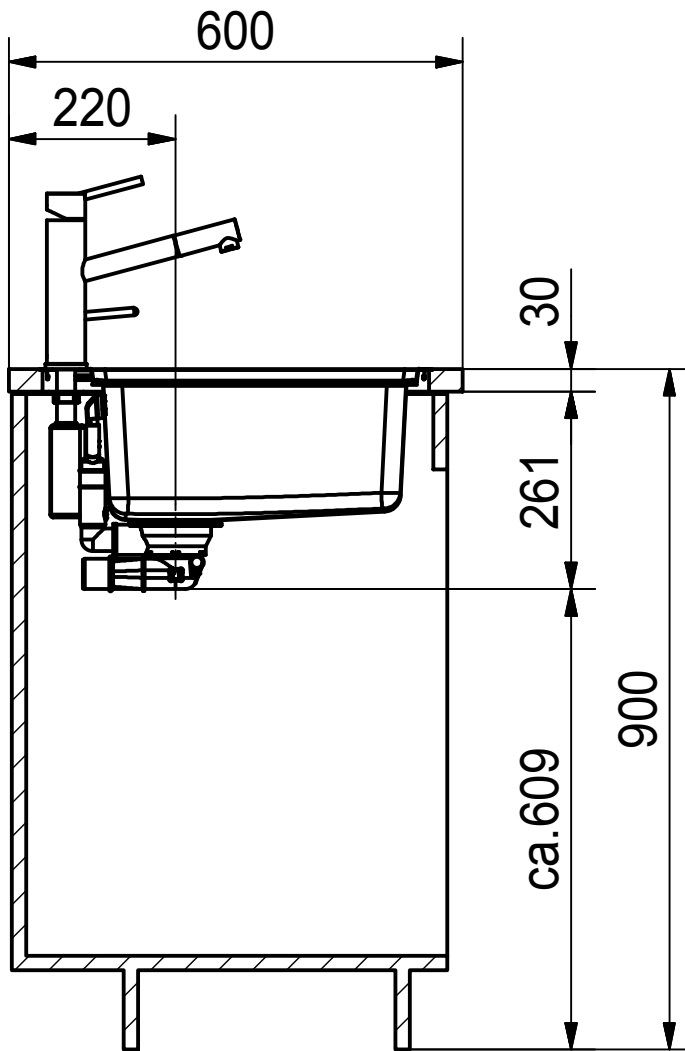

DS

Drawing No.	0056-191446	Revision	
Drawn Date	07.09.2010		
These drawings and specifications are the property of NIRO-Plan AG and shall not be reproduced, copied or transferred to any third party without the prior written permission of NIRO-Plan AG, Aarburg, Switzerland			

Franke Küchentechnik AG
CH-4663 Aarburg
Phone: +41 62 787 31 31
Internet: www.franke.com

MMX 211 Int

installing document (CH)

Sheet	Sheets
2	6