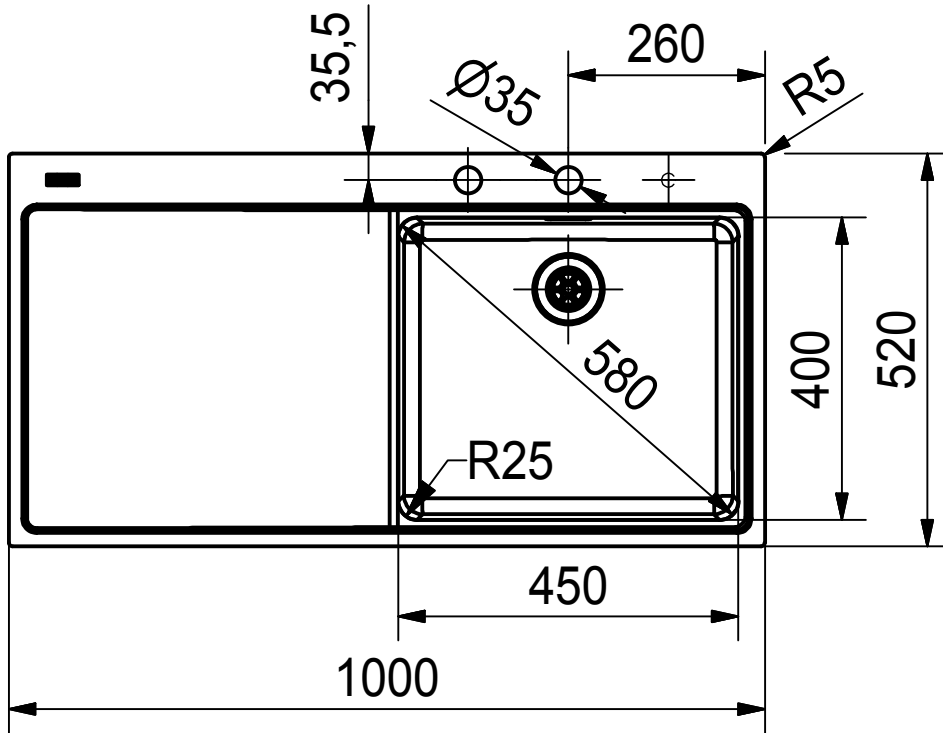

DT

Drawing No.	0056-191446	Revision	
Drawn Date	07.09.2010		
These drawings and specifications are the property of NIRO-Plan AG and shall not be reproduced, copied or transferred to any third party without the prior written permission of NIRO-Plan AG, Aarburg, Switzerland			