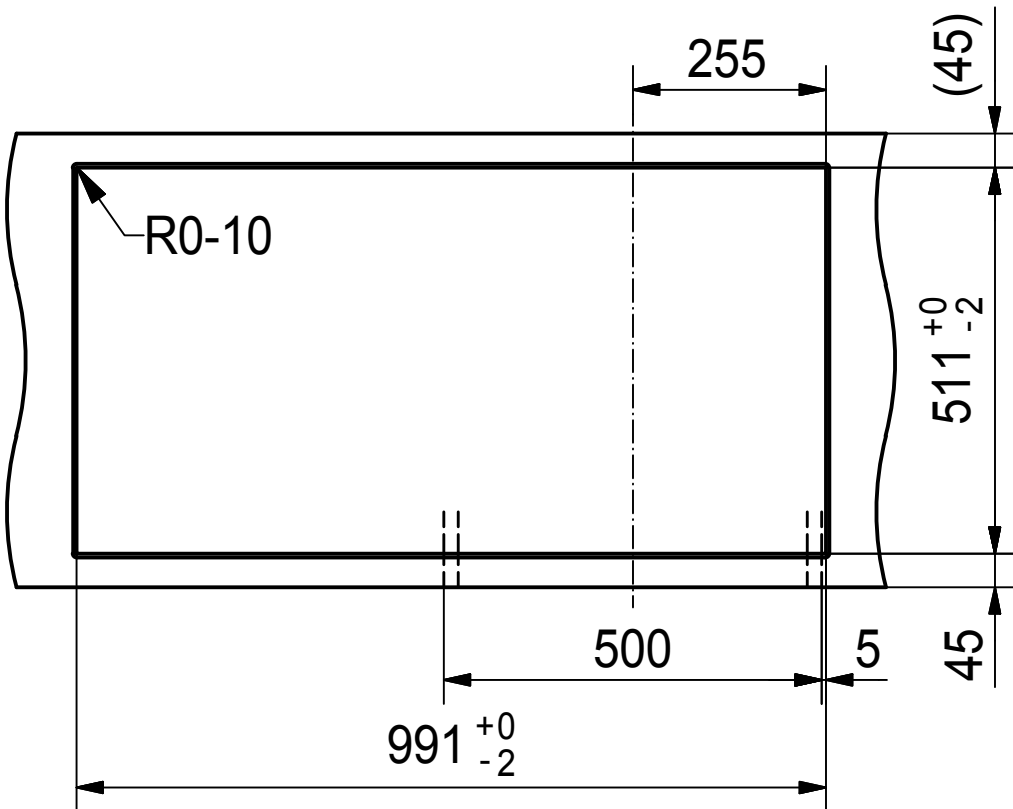

CO

Drawing No.	0056-191446	Revision	
Drawn Date	07.09.2010		
These drawings and specifications are the property of NIRO-Plan AG and shall not be reproduced, copied or transferred to any third party without the prior written permission of NIRO-Plan AG, Aarburg, Switzerland			

Franke Küchentechnik AG
CH-4663 Aarburg
Phone: +41 62 787 3131
Internet: www.franke.com

MMX 211 Int
installing document (CH)

Sheet	Sheets
3	6