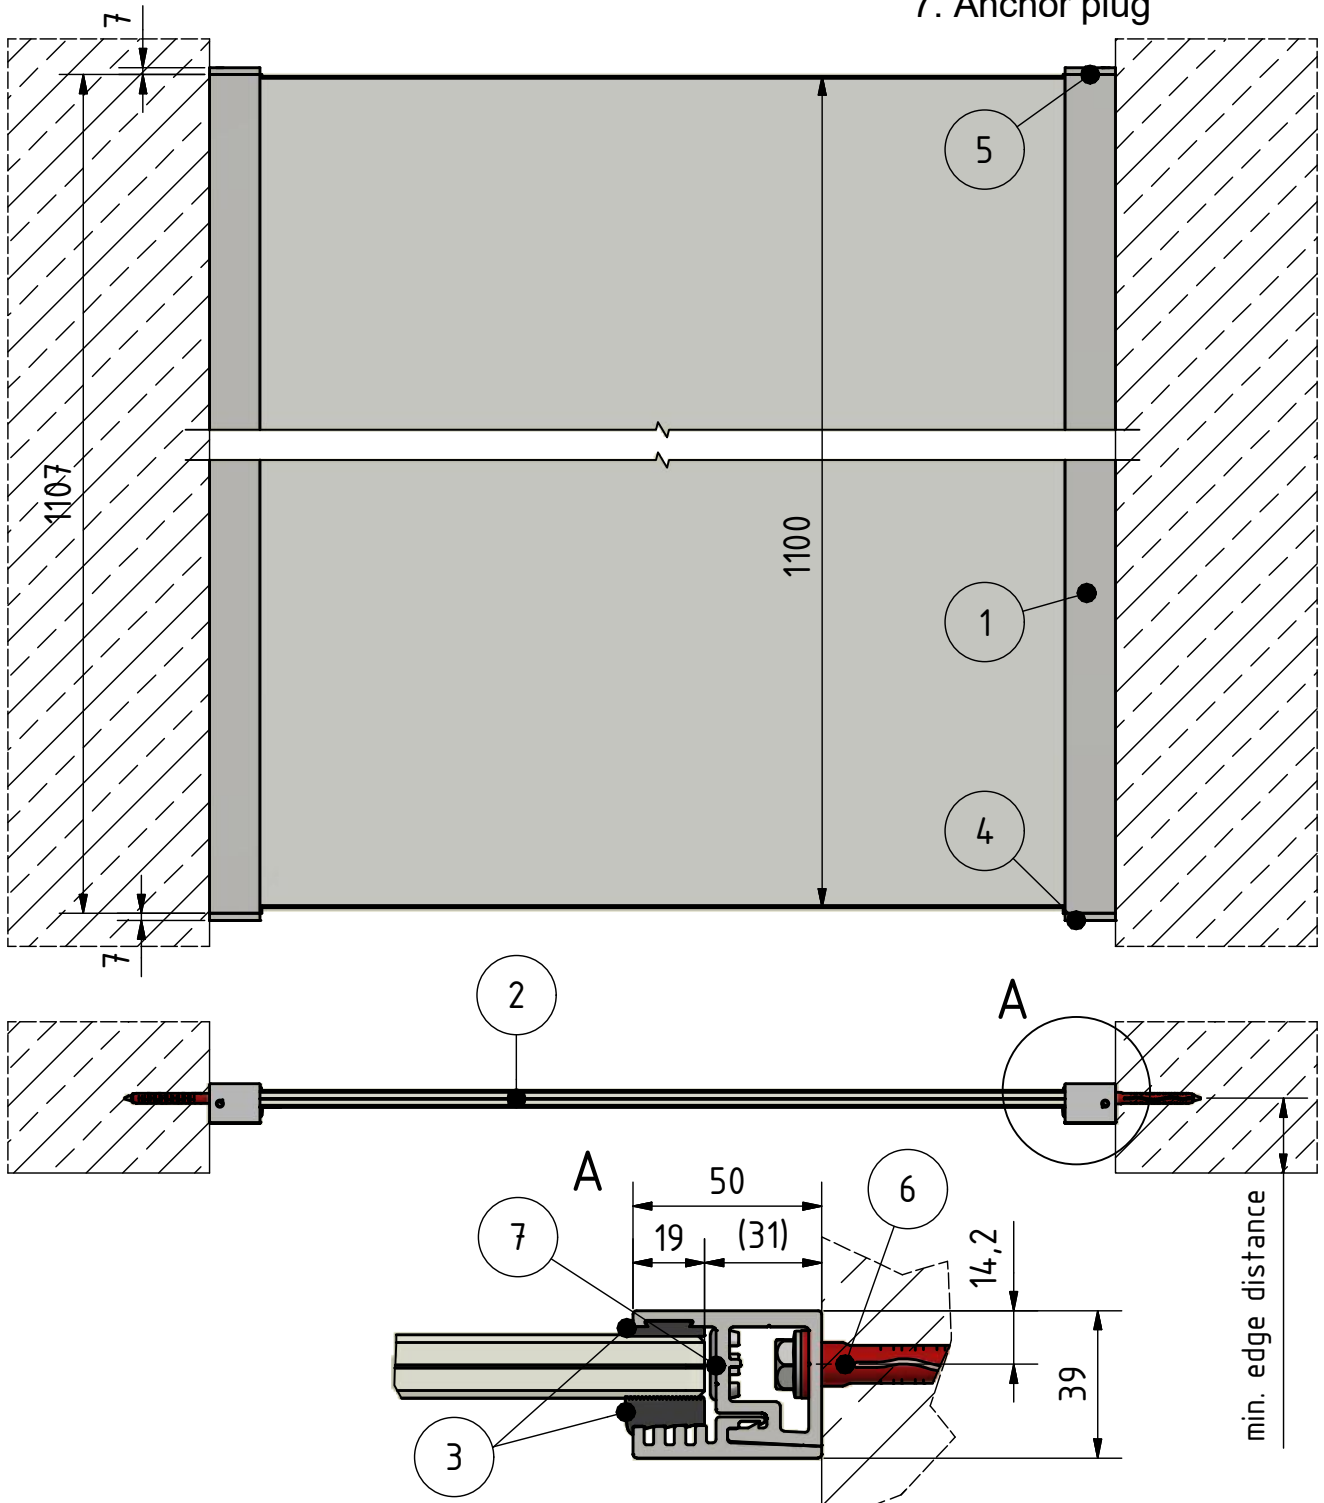

- |                            |   |
|----------------------------|---|
| 1. profile Easy Glass View | 4. End cap, with safety fastener, bottom        |
| 2. glass 12 - 21,52 mm     | 5. End cap                                      |
| 3. rubber-Set              | 6. anchor 93.4710.080.14 (or comparable anchor) |
| a. base rubber (EPDM)      | 7. Anchor plug                                  |
| b. clamp rubber (EPDM)     |   |

**SYSTEM:** Easy Glass View  
**MODEL:** 6923  
**DESCRIPTION:** in between reveals

**DRAWN:** AIG  
**DATE:** 14.08.2017  
**DRAWING NO.:** 6923-001

This detail drawing is for reference purposes only. The installer must check the specifications and details with the local situation and regulations. For further advice and service please contact your nearest Q-railing office.